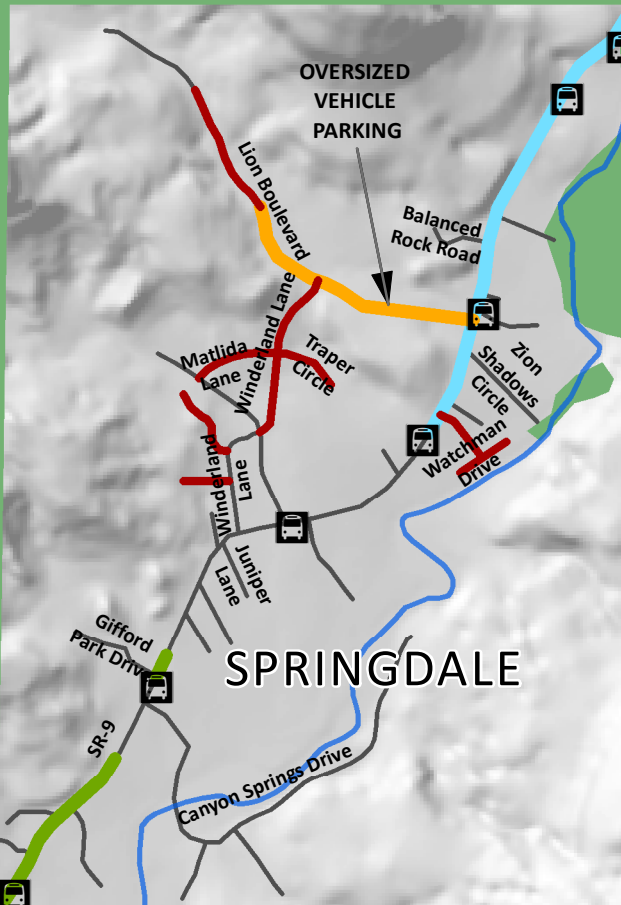

ZION NATIONAL PARK

PEDESTRIAN
ENTRANCE
TO ZION NP

SPRINGDALE

Parking Zones

-  A
-  B
-  C
-  Resident Permit Required

Anasazi Way